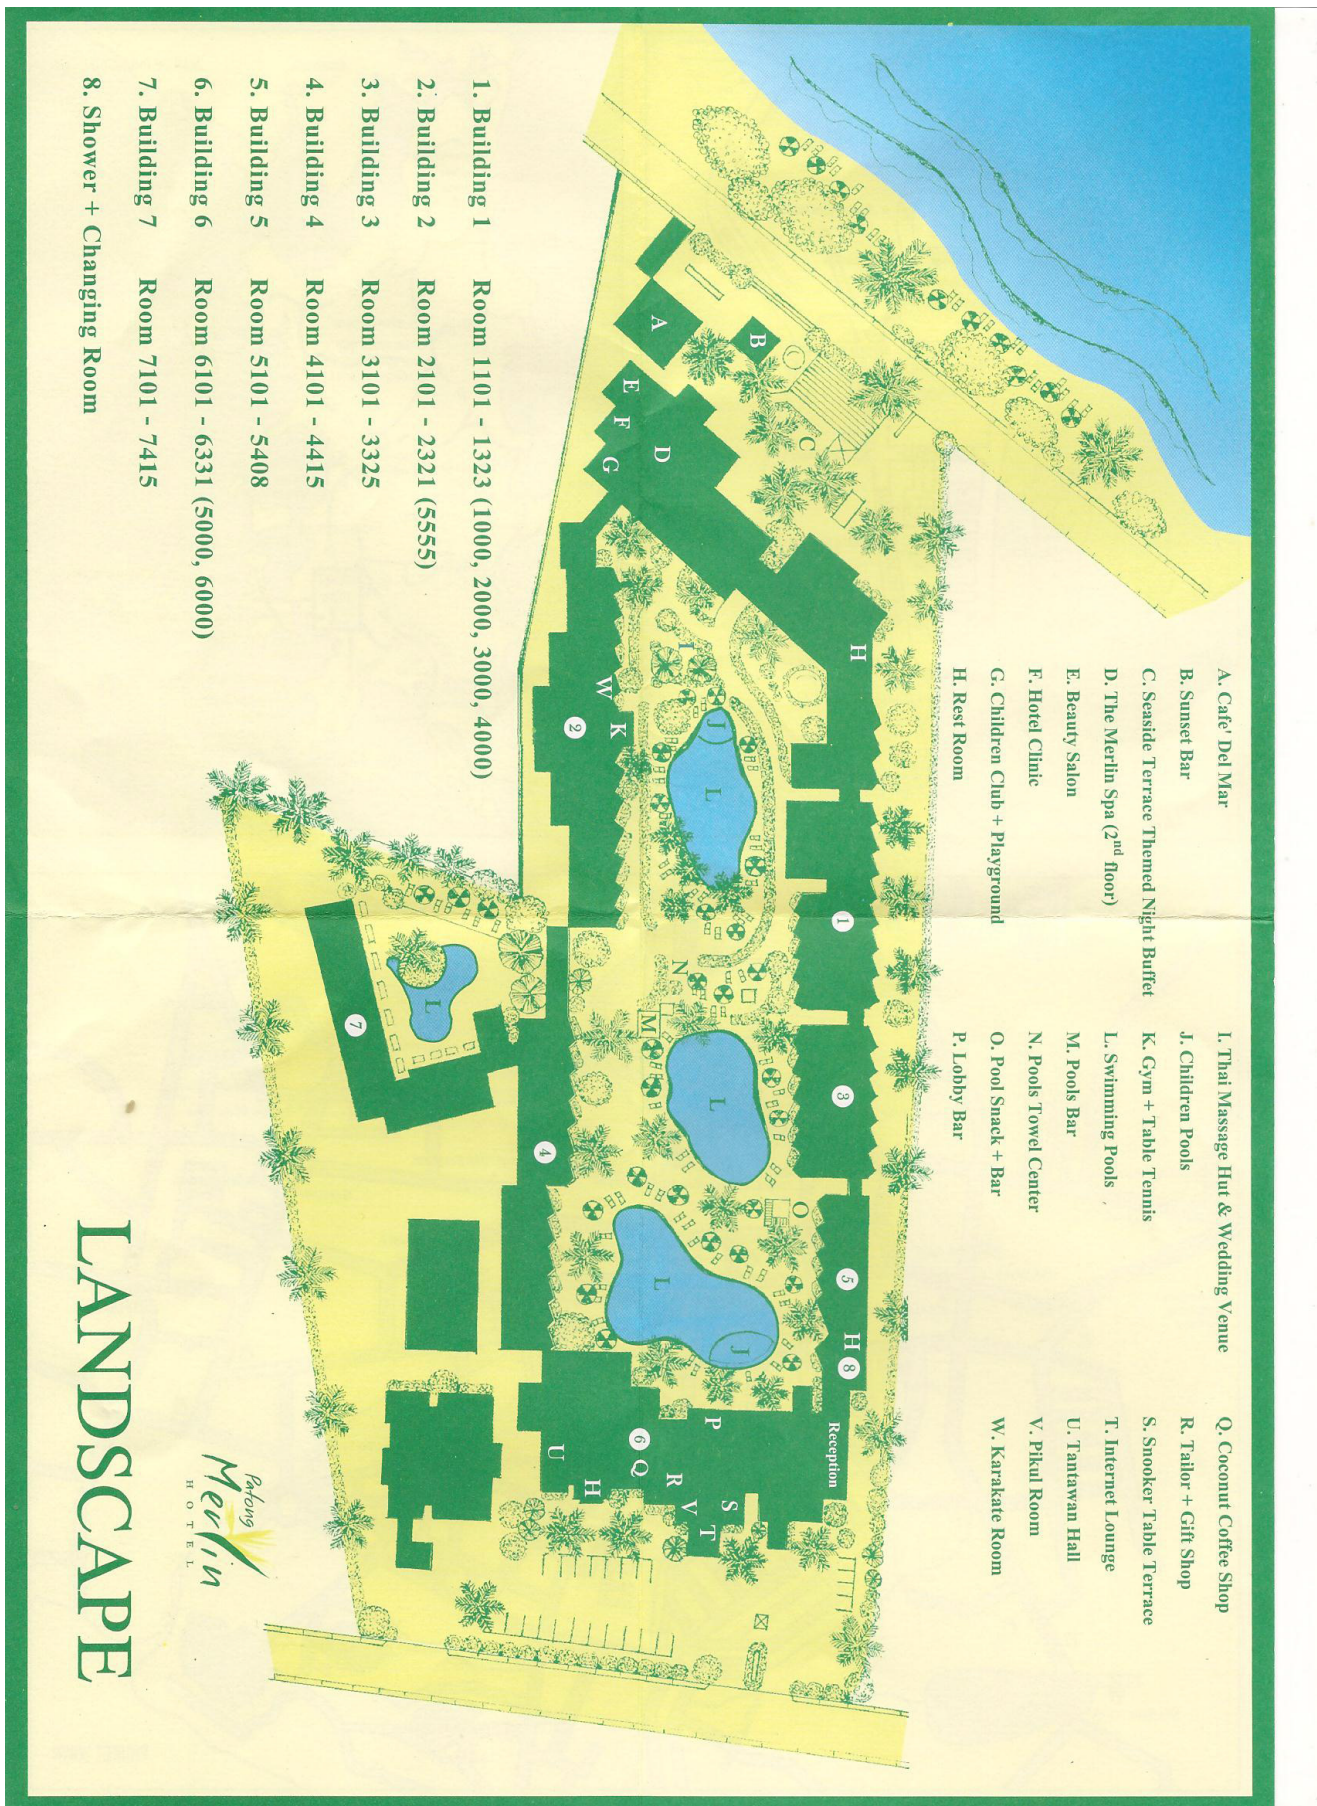

PATONG MERLIN HOTEL DIAGRAM

1. Building 1 Room 1101 - 1323 (1000, 2000, 3000, 4000)
2. Building 2 Room 2101 - 2321 (5555)
3. Building 3 Room 3101 - 3325
4. Building 4 Room 4101 - 4415
5. Building 5 Room 5101 - 5408
6. Building 6 Room 6101 - 6331 (5000, 6000)
7. Building 7 Room 7101 - 7415
8. Shower + Changing Room

- A. Cafe' Del Mar
- B. Sunset Bar
- C. Seaside Terrace Themed Night Buffet
- D. The Merlin Spa (2nd floor)
- E. Beauty Salon
- F. Hotel Clinic
- G. Children Club + Playground
- H. Rest Room
- I. Thai Massage Hut & Wedding Venue
- J. Children Pools
- K. Gym + Table Tennis
- L. Swimming Pools
- M. Pools Bar
- N. Pools Towel Center
- O. Pool Snack + Bar
- P. Lobby Bar
- Q. Coconut Coffee Shop
- R. Tailor + Gift Shop
- S. Snooker Table Terrace
- T. Internet Lounge
- U. Tantaraan Hall
- V. Pkai Room
- W. Karakate Room

LANDSCAPE