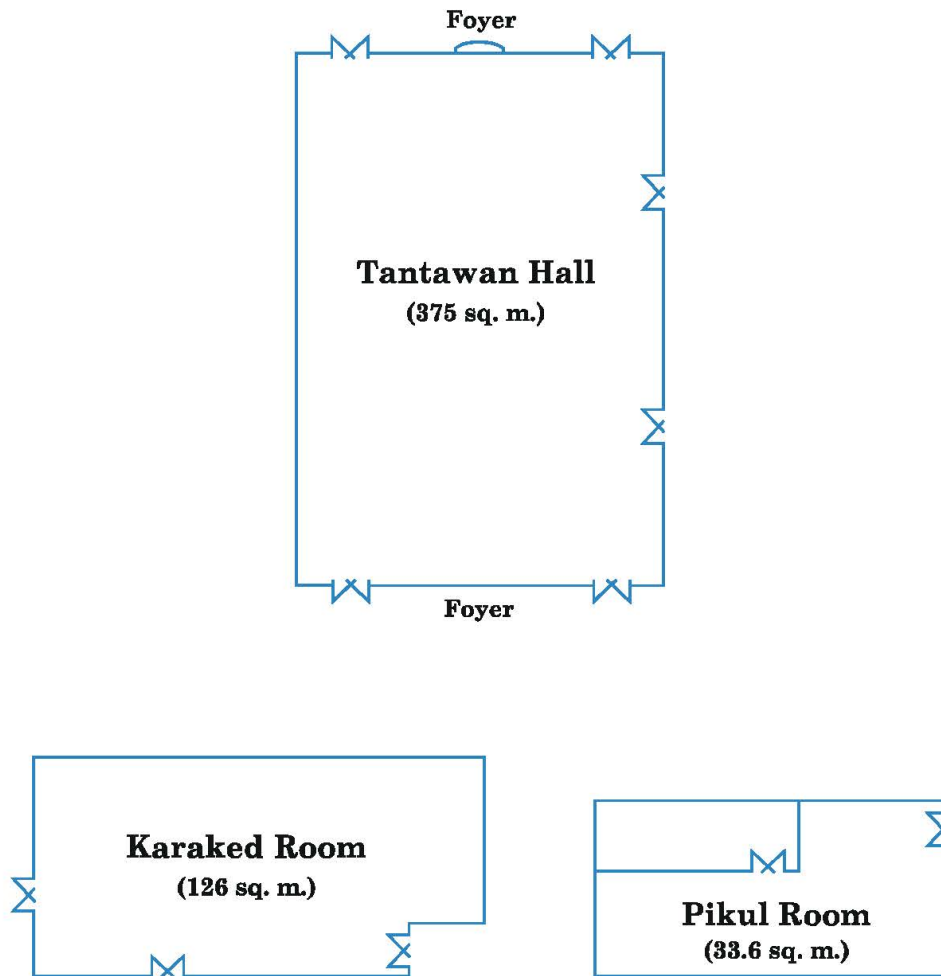

Guest Room Information

Number of Floors	Building 1	3	Floors
	Building 2	3	Floors
	Building 3	3	Floors
	Building 4	4	Floors
	Building 5	4	Floors
	Building 6	4	Floors
	Building 7	4	Floors

Configuration of Rooms

Superior	325	Rooms
Deluxe	101	Rooms
Pool Access	15	Rooms
Junior Suite	4	Rooms
Executive Suite	2	Rooms
Presidential Suite	1	Rooms

PATONG MERLIN HOTEL DIAGRAM

- 1. Building 1 Room 1101 - 1323 (1000, 2000, 3000, 4000)
- 2. Building 2 Room 2101 - 2321 (5555)
- 3. Building 3 Room 3101 - 3325
- 4. Building 4 Room 4101 - 4415
- 5. Building 5 Room 5101 - 5408
- 6. Building 6 Room 6101 - 6331 (5000, 6000)
- 7. Building 7 Room 7101 - 7415
- 8. Shower + Changing Room

- A. Cafe' Del Mar
- B. Sunset Bar
- C. Seaside Terrace Themed Night Buffet
- D. The Merlin Spa (2nd floor)
- E. Beauty Salon
- F. Hotel Clinic
- G. Children Club + Playground
- H. Rest Room
- I. Thai Massage Hut & Wedding Venue
- J. Children Pools
- K. Gym + Table Tennis
- L. Swimming Pools
- M. Pools Bar
- N. Pools Towel Center
- O. Pool Snack + Bar
- P. Lobby Bar
- Q. Coconut Coffee Shop
- R. Tailor + Gift Shop
- S. Snooker Table Terrace
- T. Internet Lounge
- U. Tantaraan Hall
- V. Pkai Room
- W. Karakate Room

LANDSCAPE

Patong Merlin Hotel Function Room Information

Venue	Dimension (in sq. m.)	Capacities			
		Cocktail	Banquet	Classroom	Theatre
Tantawan Hall	25.0x15.0	300	250	160	350
Karaked Room	15.0x8.4	60	60	60	120
Pikul Room	8.4x4.0	20	20	24	30