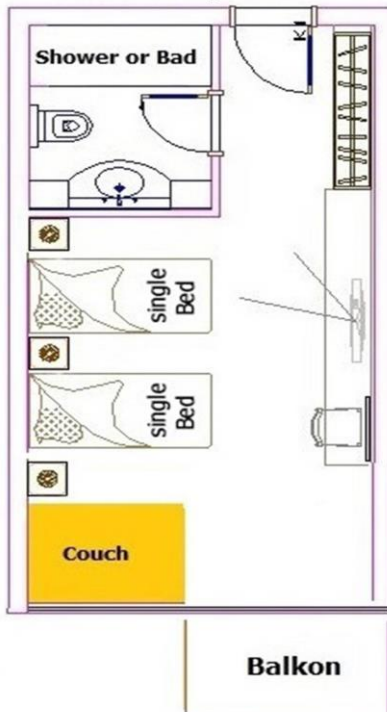

Big Double room Economy

Identical as Big Double room Rooms with limited view from balcony.

Superior Room

Identical as Big Double room Rooms

Room Photo (E block)

Room Plan (E block)

Family 2 Bedrooms

There are 20 standard family rooms (2 bedrooms) with balcony, shower, equipped. Hair dryer, self-adjustable air conditioning (24 hours), direct dial telephone in room and bathroom, satellite TV with LCD TV, minibar, safe for rent. All rooms are tile floor. Each room has a living space of approx. 36.00 m² (room 27m², bathroom 4 m², balcony 5m²). Entrance door width is 80 cm, bathroom door width is 70 cm.

There are 6 family rooms, 2 bedrooms with balcony, shower, hair dryer, self-adjustable air conditioning (24 hours), direct dial telephone in room and bathroom, satellite TV with LCD TV, minibar, safe for rent . All rooms are tile floor. Each room has a living space of approx. 40.00 m² (room 27m², bathroom 4 m², balcony 5m²). Entrance door width is 80 cm; bathroom door width is 70 cm. Assignment for 2+0, 2+1, 2+2.3+0.3+1.4+0.4+1 possible. There is 1 double bed, 1 single bed and 1 couch in the 1st room and 1 double bed in the 2nd room

Room Photo (C block)

Family Room Comfort (2 bedrooms) Plan (C block)

Standard Double room

There are 45 standard double rooms equipped with balcony, Shower, 1 double bed with a fold couch or 2 single beds with 1 fold couch. (24 hours) Direct dial telephone in room and bathroom, satellite TV with LCD TV, minibar, safe for rent. All rooms are tiled floor. Each room has a living area of 25.50 m² (room 18.50 m², bathroom 3.5 m², balcony 3.50m²). Entrance door width is 80 cm, bathroom door width is 70 cm. Can be used for 2 + 0, 2 + 1.

Room photo (D block)

Room plan (double bed or 2 single beds) (D block)

Standard Double room
With 2 Single Bed

Standard Double Room
With 1 French Bed

Standard Economy Room

There are 22 standard economy rooms and are identical as standard double rooms furnished only with limited view and somewhat smaller.