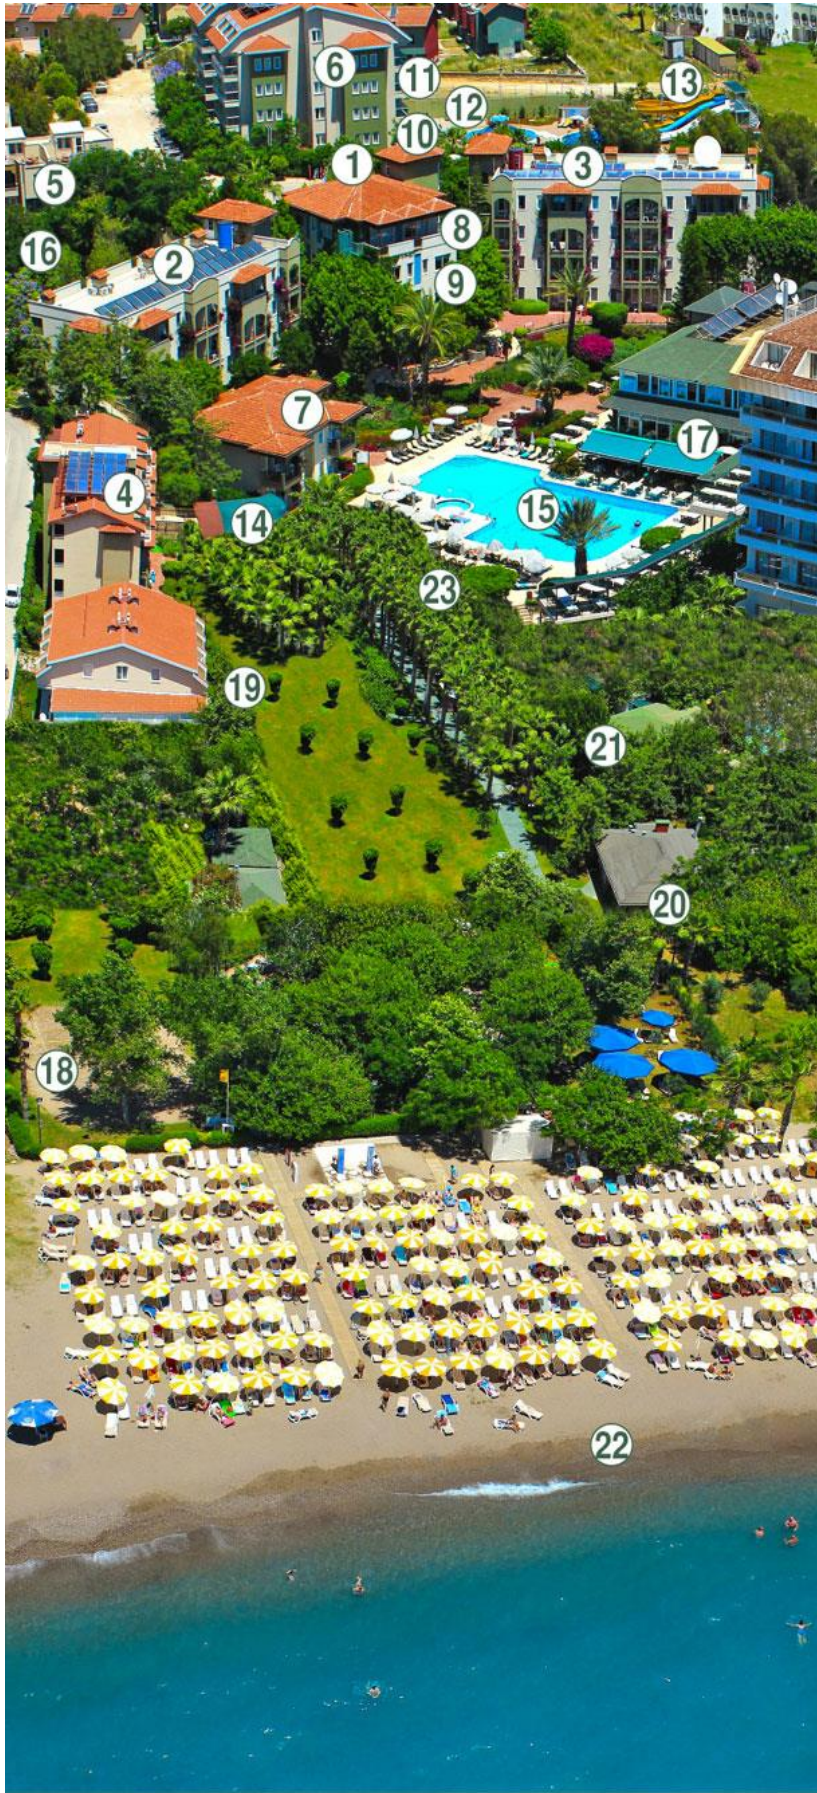

Gardenia
★★★★ Beach Hotel

- ① Reception
- ② Rooms 1101-1307
- ③ Rooms 2101-2407
- ④ Rooms 3101-3510
- ⑤ Rooms 4001-4512
- ⑥ Rooms 5101-5616
- ⑦ Rooms 3111-3118
- ⑧ Meeting Room
- ⑨ TV Room
- ⑩ Hamam / Sauna / Fitness
- ⑪ A la Carte Restaurant
- ⑫ Snack Bar
- ⑬ Aquapark / Pools
- ⑭ Anfiteather
- ⑮ Main Pool
- ⑯ Relax Pool
- ⑰ Main Restaurant
- ⑱ Beach Volley
- ⑲ Shop and Rooms 3111-3118
- ⑳ Beach Snack / Bar
- ㉑ Mini Club
- ㉒ beach
- ㉓ Cats House