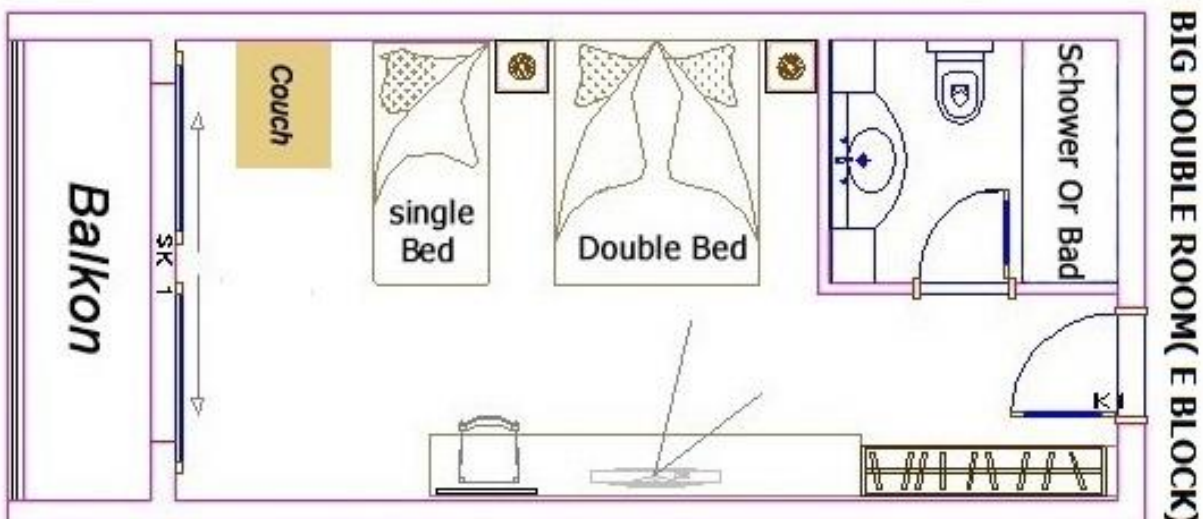

Big Double room Economy

Identical as Big Double room Rooms with limited view from balcony.

Superior Room

Identical as Big Double room Rooms

Room Photo (E block)

Room Plan (E block)

Family 2 Bedrooms

There are 20 standard family rooms (2 bedrooms) with balcony, shower, equipped. Hair dryer, self-adjustable air conditioning (24 hours), direct dial telephone in room and bathroom, satellite TV with LCD TV, minibar, safe for rent. All rooms are tile floor. Each room has a living space of approx. 36.00 m² (room 27m², bathroom 4 m², balcony 5m²). Entrance door width is 80 cm, bathroom door width is 70 cm.

There are 6 family rooms, 2 bedrooms with balcony, shower, hair dryer, self-adjustable air conditioning (24 hours), direct dial telephone in room and bathroom, satellite TV with LCD TV, minibar, safe for rent . All rooms are tile floor. Each room has a living space of approx. 40.00 m² (room 27m², bathroom 4 m², balcony 5m²). Entrance door width is 80 cm; bathroom door width is 70 cm. Assignment for 2+0, 2+1, 2+2.3+0.3+1.4+0.4+1 possible. There is 1 double bed, 1 single bed and 1 couch in the 1st room and 1 double bed in the 2nd room

Room Photo (C block)

Family Room Comfort (2 bedrooms) Plan (C block)

Standard Double room

There are 45 standard double rooms equipped with balcony, Shower, 1 double bed with a fold couch or 2 single beds with 1 fold couch. (24 hours) Direct dial telephone in room and bathroom, satellite TV with LCD TV, minibar, safe for rent. All rooms are tiled floor. Each room has a living area of 25.50 m² (room 18.50 m², bathroom 3.5 m², balcony 3.50m²). Entrance door width is 80 cm, bathroom door width is 70 cm. Can be used for 2 + 0, 2 + 1.