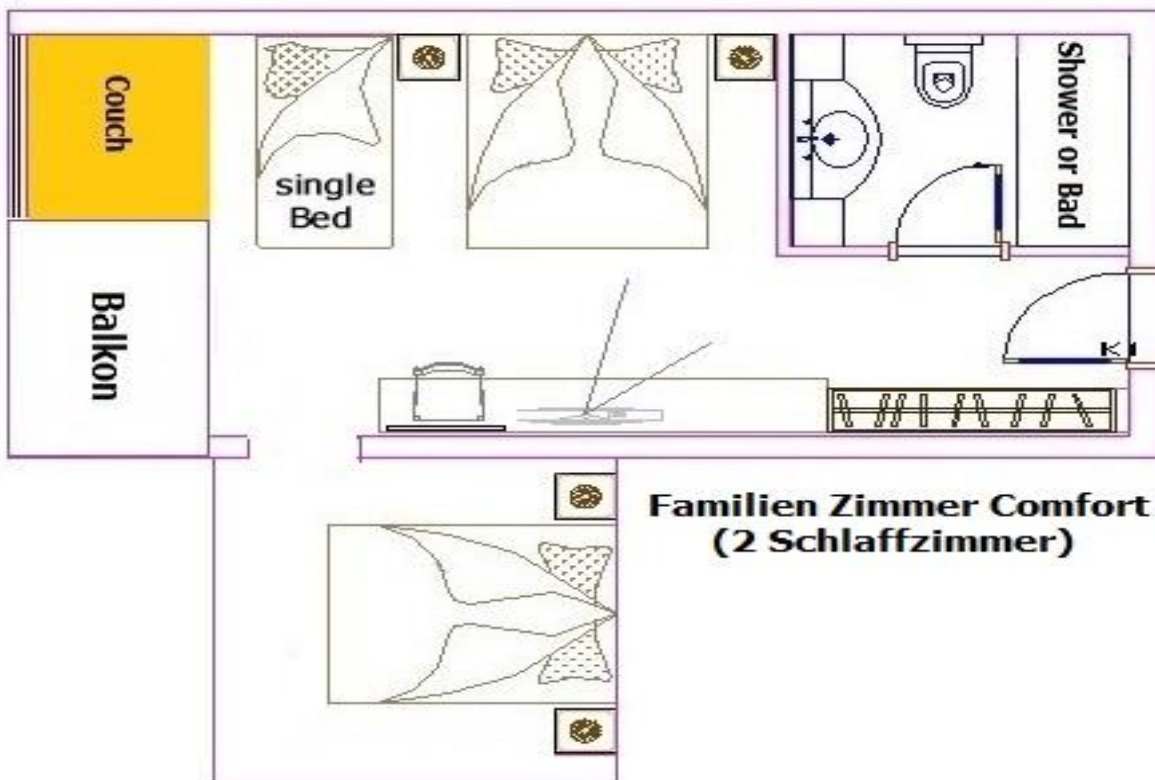

Big Double room Economy

Identical as Big Double room Rooms with limited view from balcony.

Superior Room

Identical as Big Double room Rooms

Room Photo (E block)

Room Plan (E block)

Family 2 Bedrooms

There are 20 standard family rooms (2 bedrooms) with balcony, shower, equipped. Hair dryer, self-adjustable air conditioning (24 hours), direct dial telephone in room and bathroom, satellite TV with LCD TV, minibar, safe for rent. All rooms are tile floor. Each room has a living space of approx. 36.00 m² (room 27m², bathroom 4 m², balcony 5m²). Entrance door width is 80 cm, bathroom door width is 70 cm.

Assignment for 2+0, 2+1, 2+2,3+0,3+1,4+0 possible.

There is 1 double bed in the 1st room and 2 single beds in the 2nd room

Room Photo (E block)

Family 2 Bedrooms Plan (E block)

Family Room Comfort (2 bedrooms)

There are 6 family rooms, 2 bedrooms with balcony, shower, hair dryer, self-adjustable air conditioning (24 hours), direct dial telephone in room and bathroom, satellite TV with LCD TV, minibar, safe for rent . All rooms are tile floor. Each room has a living space of approx. 40.00 m² (room 27m², bathroom 4 m², balcony 5m²). Entrance door width is 80 cm; bathroom door width is 70 cm. Assignment for 2+0, 2+1, 2+2.3+0.3+1.4+0.4+1 possible. There is 1 double bed, 1 single bed and 1 couch in the 1st room and 1 double bed in the 2nd room

Room Photo (C block)

Family Room Comfort (2 bedrooms) Plan (C block)

Standard Double room

There are 45 standard double rooms equipped with balcony, Shower, 1 double bed with a fold couch or 2 single beds with 1 fold couch. (24 hours) Direct dial telephone in room and bathroom, satellite TV with LCD TV, minibar, safe for rent. All rooms are tiled floor. Each room has a living area of 25.50 m² (room 18.50 m², bathroom 3.5 m², balcony 3.50m²). Entrance door width is 80 cm, bathroom door width is 70 cm. Can be used for 2 + 0, 2 + 1.