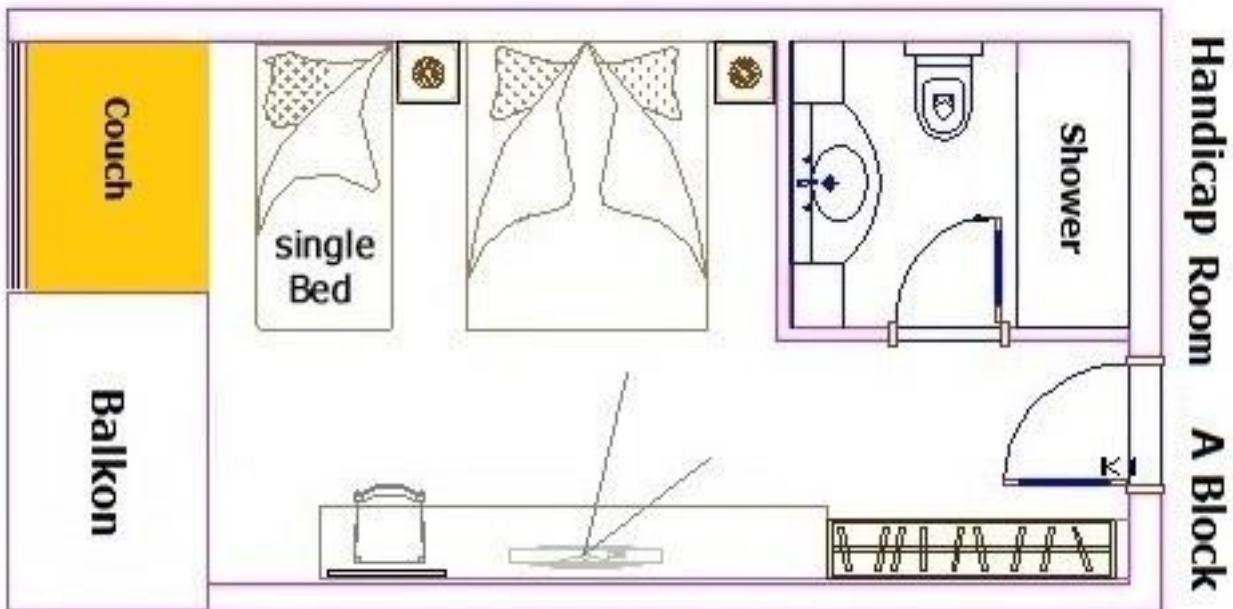

Room Photo (C block)

Family Room Comfort (2 bedrooms) Plan (C block)

Standard Double room

There are 45 standard double rooms equipped with balcony, Shower, 1 double bed with a fold couch or 2 single beds with 1 fold couch. (24 hours) Direct dial telephone in room and bathroom, satellite TV with LCD TV, minibar, safe for rent. All rooms are tiled floor. Each room has a living area of 25.50 m² (room 18.50 m², bathroom 3.5 m², balcony 3.50m²). Entrance door width is 80 cm, bathroom door width is 70 cm. Can be used for 2 + 0, 2 + 1.

Room photo (D block)

Room plan (double bed or 2 single beds) (D block)

Handicap rooms

3 rooms are specially designed for disabled guests. They offer an extended door, low sanitary facilities, a shower and a balcony. Washbasin is wheelchair accessible. To the balcony there is a threshold at the balcony door. **Please pay attention to the fact that there are several stairs and ramps in our facility and is not suitable for wheelchair users without escort.**

Room Photo (A block)

Room plan (A block)

Handicap Room Shower /Wc Photo (A block)

Baby bed

Babybetten (cot) is available free of charge on request. Masks are 90 * 60 cm wide and 60 cm high

Example picture;

Accommodation

Standard Double Room: (25,50 m² with bathroom and balcony)

The welcoming rooms are equipped with 1 double bed or 2 single beds, Shower / WC, hairdryer, air conditioning, minibar, hire safe, telephone, satellite TV with music channel and balcony. Double room for single use possible.