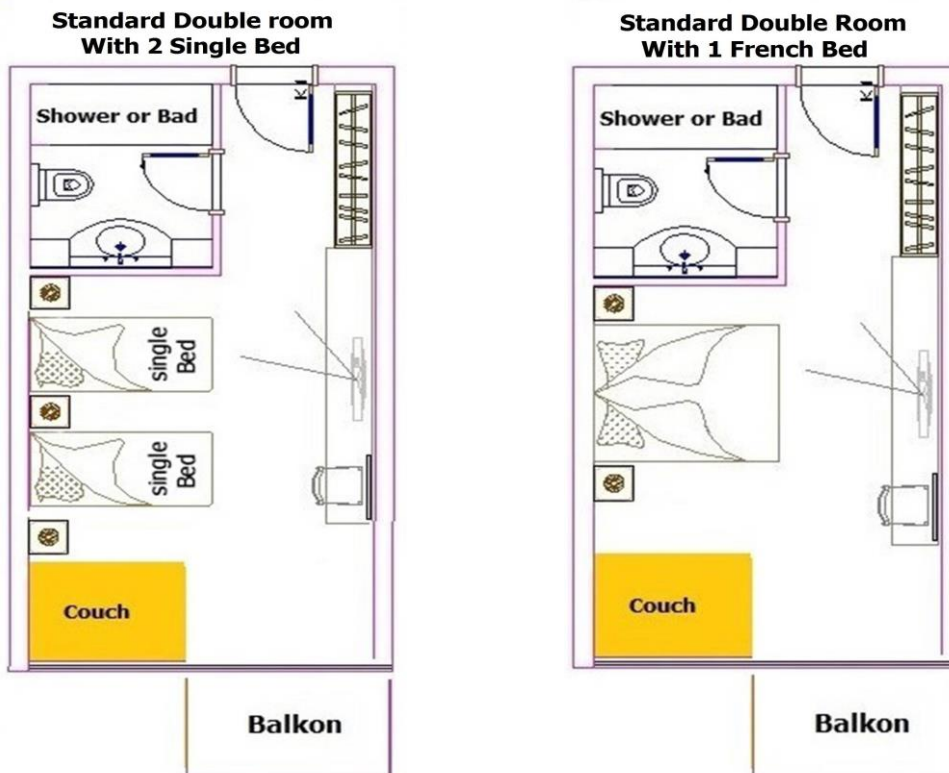

Room plan (double bed or 2 single beds) (D block)