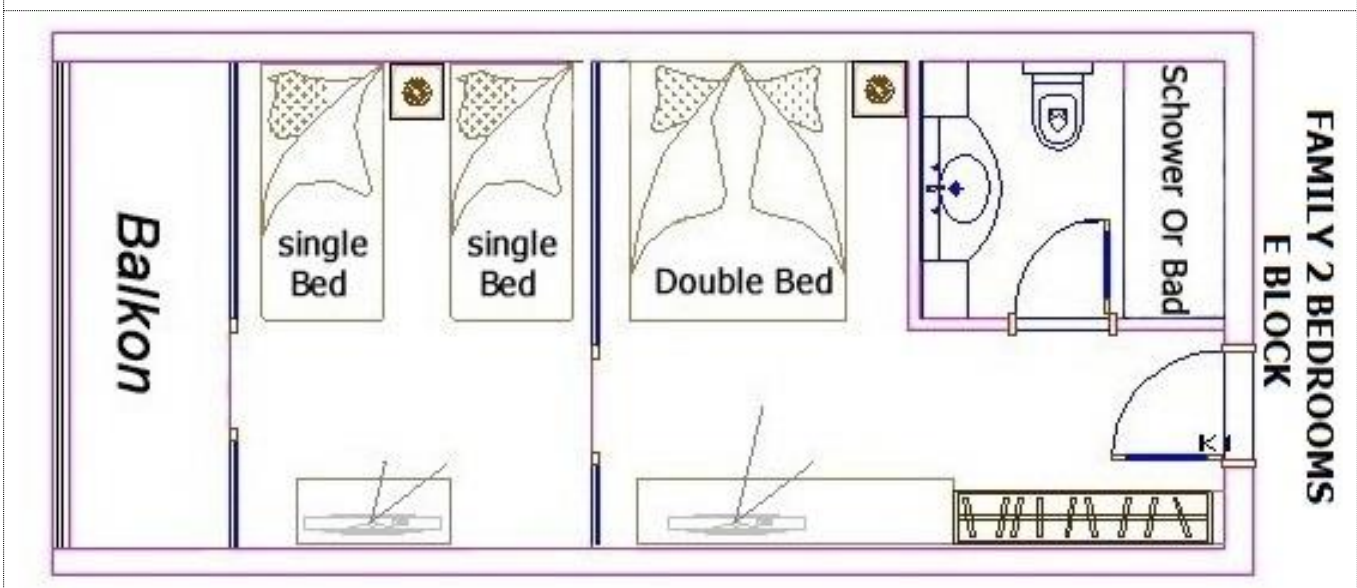

Family 2 Bedrooms Plan (E block)