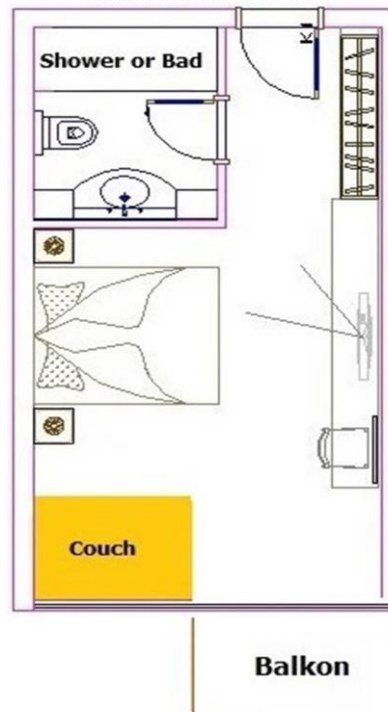

There are 6 family rooms, 2 bedrooms with balcony, shower, hair dryer, self-adjustable air conditioning (24 hours), direct dial telephone in room and bathroom, satellite TV with LCD TV, minibar, safe for rent . All rooms are tile floor. Each room has a living space of approx. 40.00 m² (room 27m², bathroom 4 m², balcony 5m²). Entrance door width is 80 cm; bathroom door width is 70 cm. Assignment for 2+0, 2+1, 2+2.3+0.3+1.4+0.4+1 possible. There is 1 double bed, 1 single bed and 1 couch in the 1st room and 1 double bed in the 2nd room

Room Photo (C block)

Family Room Comfort (2 bedrooms) Plan (C block)

Standard Double room

There are 45 standard double rooms equipped with balcony, Shower, 1 double bed with a fold couch or 2 single beds with 1 fold couch. (24 hours) Direct dial telephone in room and bathroom, satellite TV with LCD TV, minibar, safe for rent. All rooms are tiled floor. Each room has a living area of 25.50 m² (room 18.50 m², bathroom 3.5 m², balcony 3.50m²). Entrance door width is 80 cm, bathroom door width is 70 cm. Can be used for 2 + 0, 2 + 1.

Room photo (D block)

Room plan (double bed or 2 single beds) (D block)

Standard Double room
With 2 Single Bed

Standard Double Room
With 1 French Bed

Standard Economy Room

There are 22 standard economy rooms and are identical as standard double rooms furnished only with limited view and somewhat smaller.

Room Photo (A block)

Room plan (A block)

Handicap Room Shower /Wc Photo (A block)

Baby bed

Babybetten (cot) is available free of charge on request. Masks are 90 * 60 cm wide and 60 cm high

Example picture;