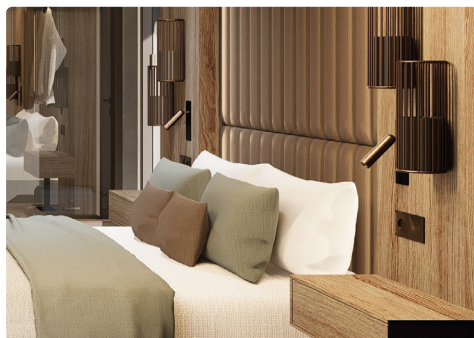

ROOMS AND FEATURES

Standard Jacuzzi Terrace Room

Standard Jacuzzi Terrace Room (20 room)
28 m² Min 2 / Max 2

There is 1 double bed, All rooms with satellite 140 inch LCD TV, IPTV with satellite broadcasting, IPTV, Capsule coffee machine and capsules, tea & coffee setup, Mini bar, Direct dial telephone, VRF (heating/cooling) air conditioning system Ceramic floor, Bathroom (toilet, shower), Telephone in Bathroom, Hair dryer, Slippers, Tathrobes, Electronic safe, Rooms in this category feature a terrace with a private jacuzzi, Rooms have garden views