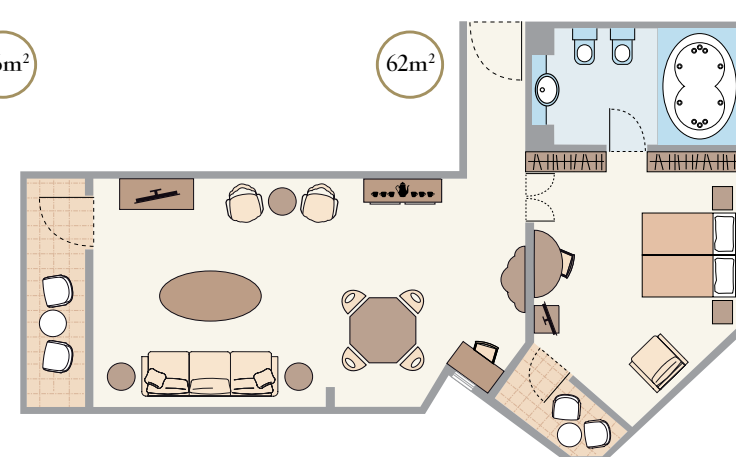

### ACCOMMODATION

- 193 elegantly appointed rooms
- Private balcony with magnificent views to the coast
- Private bathroom (bathtub and shower - Mini Suites with walk-in shower)
- Toilet
- Bidet (Presidential and Grand Suites)
- Colour TV 32" LCD
- Wireless internet access
- Direct dial telephone
- Individually controlled air-conditioning
- Mini bar
- Electronic safe
- Tea & coffee making facilities
- Hairdryer
- Bathrobes
- Slippers

♣ 1 adult      ♣♣ 2 adults

▼ Grand suite I

56m²

▼ Grand suite II

62m²