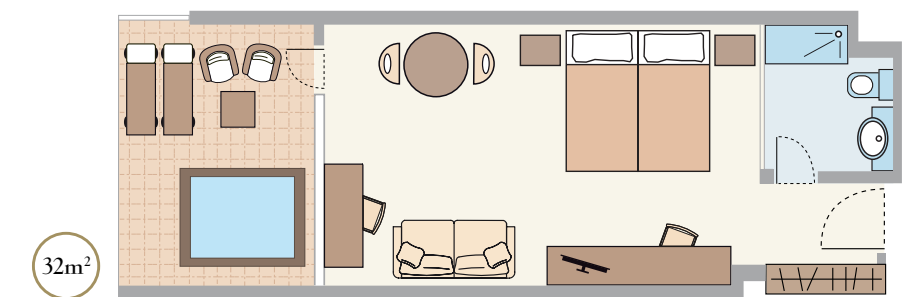

STANDARD ROOM

FACILITIES AND AMENITIES Private balcony • Air-conditioning • 32" flat screen television • International direct dial telephone, Wi-Fi • Tea & Coffee making facilities • Mini Bar • Safe deposit box • Bathroom with bathtub, hand shower and WC • Luxury bathrobe and slippers • Branded body products • Hairdryer • Full-length mirror • Daily laundry service and pressing service available • 24 hour room service

INLAND & SIDE SEA VIEW Recently renovated to a high standard, these modern and comfortable rooms feature parquet flooring, contemporary décor and luxury amenities. Available with double or twin beds, additional single beds and the option for interconnecting rooms making them ideal for families or business travellers.

♣ 1 adult   ♣♣ 2 adults   ♣♣♣ 3 adults
♣♣ 1 adult + 1 child   ♣♣♣ 2 adults + 1 child

POOL & FRONT SEA VIEW Breathtaking direct views of the pools and beachfront enhance these contemporary rooms that have been recently renovated to include parquet flooring and a modern décor. Each room features double beds with optional interconnecting rooms.

♣ 1 adult   ♣♣ 2 adults
♣♣ 1 adult + 1 child   ♣♣♣ 2 adults + 1 child

GRAND SUITES

FACILITIES AND AMENITIES Private balcony • Air-conditioning • 32" flat screen television in bedroom and 40" flat screen television in lounge • International direct dial telephone • Wi-Fi • Tea & Coffee making facilities • Mini bar • Safe deposit box • Bathroom with bathtub, hand shower, bidet and WC • Luxury bathrobe & slippers • Branded body products • Hairdryer • Full-length mirror • Daily laundry service and pressing service available • 24 hour room service