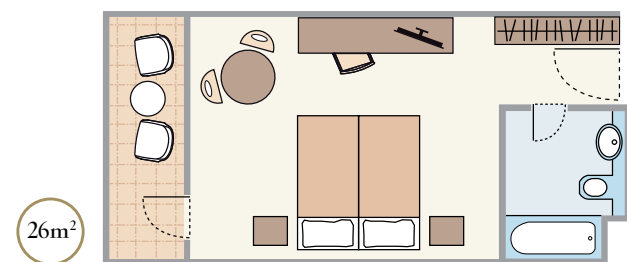

FACILITIES AND AMENITIES Private balcony • Air-conditioning • 32" flat screen television • International direct dial telephone, Wi-Fi • Tea & Coffee making facilities • Mini Bar • Safe deposit box • Bathroom with bathtub, hand shower and WC • Luxury bathrobe and slippers • Branded body products • Hairdryer • Full-length mirror • Daily laundry service and pressing service available • 24 hour room service

INLAND & SIDE SEA VIEW Recently renovated to a high standard, these modern and comfortable rooms feature parquet flooring, contemporary décor and luxury amenities. Available with double or twin beds, additional single beds and the option for interconnecting rooms making them ideal for families or business travellers.

♣ 1 adult   ♣♣ 2 adults   ♣♣♣ 3 adults
♣♣ 1 adult + 1 child   ♣♣♣ 2 adults + 1 child

POOL & FRONT SEA VIEW Breathtaking direct views of the pools and beachfront enhance these contemporary rooms that have been recently renovated to include parquet flooring and a modern décor. Each room features double beds with optional interconnecting rooms.

♣ 1 adult   ♣♣ 2 adults
♣♣ 1 adult + 1 child   ♣♣♣ 2 adults + 1 child