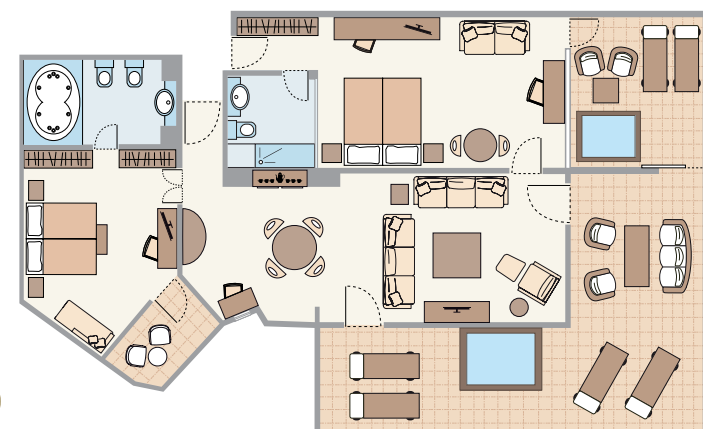

94m²

FACT SHEET

LOCATION

This prestigious five-star hotel is renowned for its excellent facilities, combined with impeccable service and finest cuisine in luxurious surroundings. Located on the sandy beach of Larnaka Bay, approximately 15 minutes from Larnaka International Airport, 10km from the city centre, 30 minutes from the capital Nicosia. A host of shops, taverns, bars and night spots within walking distance.

ACCOMMODATION

- 193 elegantly appointed rooms
- Private balcony with magnificent views to the coast
- Private bathroom (bathtub and shower - Mini Suites with walk-in shower)
- Toilet
- Bidet (Presidential and Grand Suites)
- Colour TV 32" LCD
- Wireless internet access
- Direct dial telephone
- Individually controlled air-conditioning
- Mini bar
- Electronic safe
- Tea & coffee making facilities
- Hairdryer
- Bathrobes
- Slippers

ROOM CATEGORIES

- 30 standard inland view rooms
- 130 standard side sea view rooms
- 8 pool and front sea view rooms
- 15 Mini Suites (side sea view with either private or shared Jacuzzi)
- 3 Mini Suites (pool and front sea view with private Jacuzzi)
- 6 Grand Suites
- 1 Presidential Suite (two bedrooms with indoor and outdoor Jacuzzi)

RESTAURANTS & BARS

1. *Les Etoiles Classic* haute cuisine from France and Italy with hints of the Near East and Orient, served in elegant and relaxing surroundings.
   - *The Yacht Club Restaurant* A sumptuous buffet breakfast and a lunch and dinner menu of international favourites are served both indoors and outdoors on the wood deck with beautiful sea views.
   - *Thalassa Restaurant* Located on pool level, serving a fabulous buffet of salads, meat, fish, pasta and an a la carte menu with extensive vegetarian options, all accompanied by a beautiful view of the pool and its surroundings.
   - *Ouzeri Restaurant* A selection of Classical Cyprus meze dishes and Greek cuisine served in the setting of a Byzantine castle courtyard with the aroma of wild herbs and the cool sea breeze.
2. Banqueting: We can cater for up to 350 people inside as well as large numbers in our tropical gardens.
3. *Cocktail Bar and Lounge*
   - *Shakespeare's Pub*
   - *Pool Bar*

GUEST SERVICES

- 24-hour reception
- 24-hour room service
- Foreign exchange
- Doctor on call
- Car rental and taxi service
- Excursion assistance
- Laundry and dry cleaning service
- Gift and souvenir shop
- Hairdressing salon

ENTERTAINMENT

- Great variety of music and dancing shows
- Resident band and resident pianist several times a week
- Theme Nights (Cyprus Night, Flambe Night, Asian Night, BBQ)
- Varied evening animation programme

SPORTS & LEISURE

- Outdoor tropical lagoon swimming pool
- Indoor heated swimming pool
- Pro-size billiard room
- Two floodlit tennis courts
- Full range of water sports
- Scuba diving centre
- Leisure Club with gym, steam bath, two sauna rooms, indoor Jacuzzi, massage room, beauty salon and hairdressing salon

CHILDREN'S FACILITIES