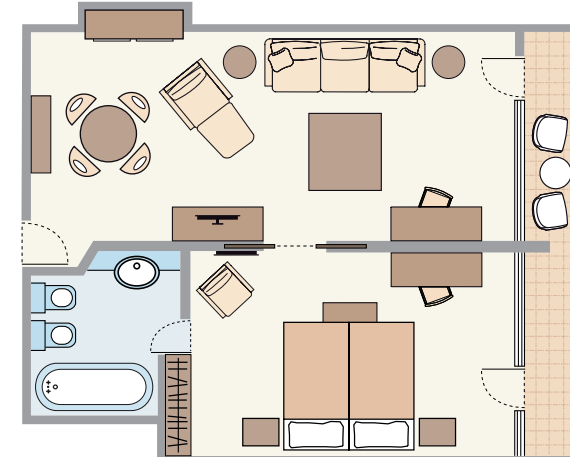

FACILITIES AND AMENITIES Private balcony • Air-conditioning • 32" flat screen television in bedroom and 40" flat screen television in lounge • International direct dial telephone • Wi-Fi • Tea & Coffee making facilities • Mini bar • Safe deposit box • Bathroom with bathtub, hand shower, bidet and WC • Luxury bathrobe & slippers • Branded body products • Hairdryer • Full-length mirror • Daily laundry service and pressing service available • 24 hour room service

The grand suites are reserved for those who value spacious and privileged accommodation and open out onto panoramic, unobstructed front sea views. Within, they feature a luxurious living room that leads onto a lounge and dining area, whilst the lavish separate bedroom with a double bed has an ensuite marble bathroom with Jacuzzi bathtub for two. Interconnecting Grand Suites are also available.

♣ 1 adult   ♣♣ 2 adults

▼ Grand suite I