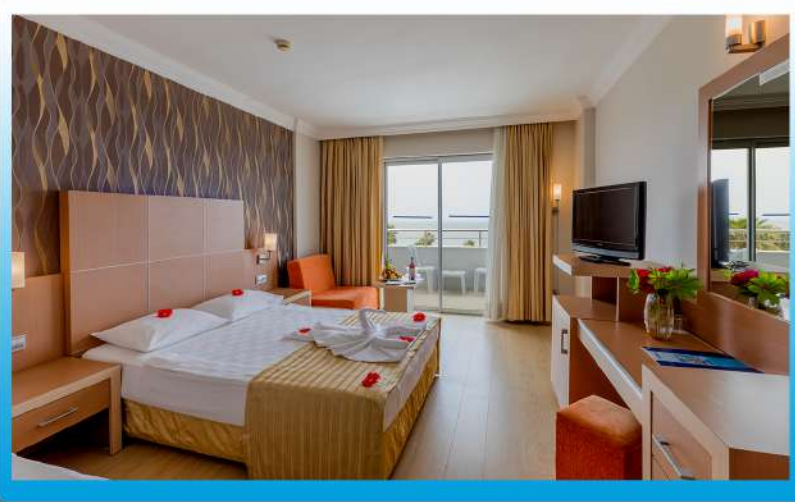

### ROOM EQUIPMENT

ROOMS ARE FURNISHED IN A MODERN AND COMFORTABLE STRYLE  
ROOM FACILITIES : STANDARD ROOMS  
M2 : 24 SQR  
MIN. ACCOMMODATION (ADULT) : 1  
MAX.ACCOMMOD.(ADULT+CHILD) : 3+1  
SEAVIEW FRONT : X  
SEAVIEW SIDE: X  
LAND SIDE: X  
BALCONY : X  
WC / SHOWER KABIN: X  
HAIRDRYER : X  
AIRCONDITIONING (24 HOUR) : X (INDIVIDUAL SPLIT UNIT, SELF CONTROLLABLE)  
DIRECT DIAL TELEPHONE : X  
MUSIC TV CHANNEL : X  
SATELLITE TV : X  
MINIBAR: X (1 BOTTLE OF WATER INCLUSIVE)  
CARPET : X  
SAFETY BOX : X (2.-€ PER DAY + 10.-€ DEPOSIT)  
CONVERTIBLE ARMCHAIR : X  
INTERNET : WITH CHARGE