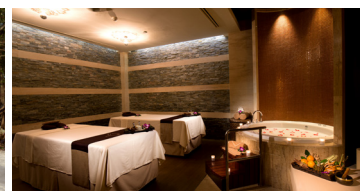

VENUE	TYPE OF CUISINE	CAPACITY (SEATS)	OPENING HOURS	LOCATION
The Cove	Asian and international	247	06:00 - 23:00	Beachfront
COAST Beach Club & Bistro	Mediterranean	120	11:00 - 23:00	Beachfront
Mare	Authentic Italian	262	11:30 - 23:00	Beachfront
Barefoot Bar	Beachside bar with cocktails and refreshments	60	11:00 - 23:00	Beachfront
Lobby Lounge	Cocktails and refreshments	28	09:00 - 18:00	Lobby
Splash	Swim-up bar with light snacks and refreshments	21	10:00 - 19:00	Main pool
Ripples	Light snacks and refreshments	26	10:00 - 19:00	Adults pool
In-room dining	Thai and international	-	24 hours	Available in all rooms and villas

MEETINGS & EVENTS

VENUE	LOCATION	AREA (M²)	SIZE (M X M)	CEILING (M)	CLASSROOM	THEATRE	U-SHAPE	COCKTAIL	BANQUET	CABARET
Phuket Grand Ballroom	Conference Centre ground floor	576	32 x 18	7	360/300*	780/600*	115	720	450/350*	360/240*
Phuket Ballroom 1	Conference Centre ground floor	288	16 x 18	7	198/154*	364/250*	63	300	220/140*	176/120*
Phuket Ballroom 2	Conference Centre ground floor	288	16 x 18	7	198/154*	364/250*	63	300	220/140*	176/120*
Colombus	Conference Centre ground floor	40	5 x 8	3	BOARDROOM SET UP ONLY = 10 SEATS					
Madalena	Conference Centre ground floor	30	5 x 6	3	12	32	-	-	-	-
Santiago	Conference Centre ground floor	30	5 x 6	3	12	32	-	-	-	-
Marco Polo	Conference Centre second floor	48	6 x 8	3	24	56	15	-	-	-
Vera Cruz	Conference Centre second floor	48	6 x 8	3	24	56	15	-	-	-

*Capacity with stage set up