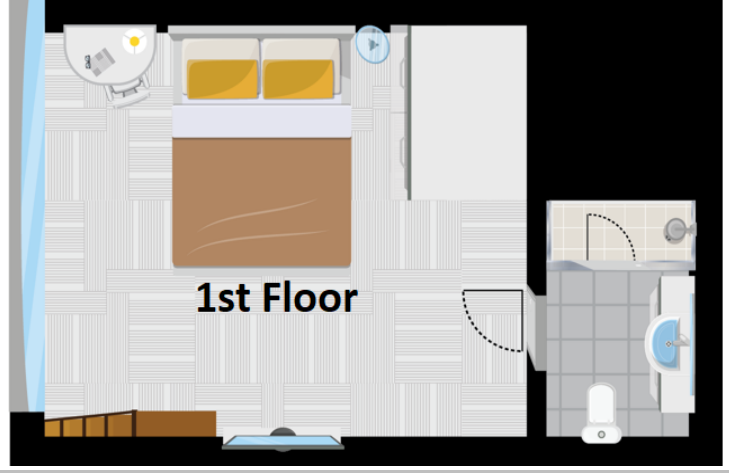

DUBLEX AİLE ODASI (KARA/DENİZ MANZARALI) – DUBLEX FAMILY ROOMS (LANDVIEW / SEAVIEW) – DUBLEX FAMILIEN ZIMMER (LANDSEITE / MEERBLICK)

METREKARE	SQUARE METER	QUADRATMETER	45 m²/ qm /sqm
KAPASİTE	CAPACITY	KAPAZİTAE	2 & 2+1 & 2+2 & 3 & 3+1 & 4
YATAK TİPİ	BED STYLE	BETTEN	FRENCHBED +TWINBED EK YATAK – EXTRA BED KATLANIR YATAK – KLAPPBETT – FOLDING BED
YATAK ODASI	BEDROOM	SCHLAFZIMMER	1
BANYO	BATHROOM	BAD	2
WC	WC	WC	2
KOLTUK	SOFA	SOFA	1
HALI DÖŞELİ+ MERMER	CARPET FLOOR+ MARBLE	TEPPICHBODEN+ MARMOR	✓
ÇAY / KAHVE SETİ	TEA / COFFEE SET	TEA / KAFFEE SET	1
SU ISITICISI	KETTLE	WASSER KOCHER	1
MİNİBAR	MINİBAR	MINİBAR	1
KASA (ÜCRETSİZ)	SAFE BOX (FREE OF CHARGE)	SAFE (OHNE GEBÜHR)	1
LCD TV	LCD TV	LCD TV	1
SAÇ KURUTMA MAKİNESİ	HAIR DRYER	HAARTROCKNER	1
TELEFON (ÜCRETLİ)	TELEPHONE (EXTRA CHARGE)	TELEFON (GEGEN GEBÜHR)	1
TARTI	WEIGHBRIDGE	WAAGE	1
KLİMA	AIR CONDITION	KLİMAANLAGE	1
BALKON	BALCONY	BALKON	1

ENGELLİ ODASI – HANDICAPPED ROOM – BEHINDERTENGERECHTE ZIMMER

METREKARE	SQUARE METER	QUADRATMETER	26 m²/ qm /sqm
KAPASİTE	CAPACITY	KAPAZİTAE	1 & 2
YATAK TİPİ	BED TYPE	BETTEN	FRENCHBED +TWINBED EK YATAK – EXTRA BED KATLANIR YATAK – KLAPPBETT – FOLDING BED
YATAK ODASI	BEDROOM	SCHLAFZIMMER	1
BANYO	BATHROOM	BAD	1
KOLTUK	SOFA	SOFA	1
WC	WC	WC	1
HALI DÖŞELİ+ MERMER	CARPET FLOOR+ MARBLE	TEPPICHBODEN+ MARMOR	✓
GİRİŞ KAPI GENİŞLİĞİ	ENTRANCE DOOR WIDTH	EINGANGSTÜRBREITE	87 Cm
DUŞ KAPI GENİŞLİĞİ	SHOWER DOOR WIDTH	DUSCHTÜRBREITE	87 Cm
WC KAPI GENİŞLİĞİ	WC DOOR WIDTH	WC TÜRBREITE	87 Cm
BALKON KAPI GENİŞLİĞİ	BALCONY DOOR WIDTH	BALKON TÜRBREITE	132 Cm
YATAK ZEMİN YÜKSEKLİĞİ	BED GROUND HEIGHT	BETT GRUNHÖHE	50 cm veya/or /oder 65 Cm
YATAK EBATLARI	BED SIZES	BETGRÖSSEN	200 x 200 Cm
DUŞ MATERYALLERİ -	SHOWER MATERIALS	DUSATERALIEN	100 Cm
WC MATERYALLERİ -	WC MATERIALS	WC MATERIALIEN	80 Cm
BALKON / ODA GEÇİŞ	BALCONY ROOM TRANSITION	BALKON RAUMÜBERGANG	90 Cm
ÇAY / KAHVE SETİ	TEA / COFFEE SET	TEA / KAFFEE SET	1
SU ISITICISI	KETTLE	WASSER KOCHER	1
MİNİBAR	MINİBAR	MINİBAR	1
KASA (ÜCRETSİZ)	SAFE BOX (FREE OF CHARGE)	SAFE (OHNE GEBÜHR)	1
LCD TV	LCD TV	LCD TV	1
SAÇ KURUTMA MAKİNESİ	HAIR DRYER	HAARTROCKNER	1
TELEFON (ÜCRETLİ)	TELEPHONE (EXTRA CHARGE)	TELEFON (GEGEN GEBÜHR)	1
KLİMA	AIR CONDITION	KLİMAANLAGE	1
BALKON	BALCONY	BALKON	1