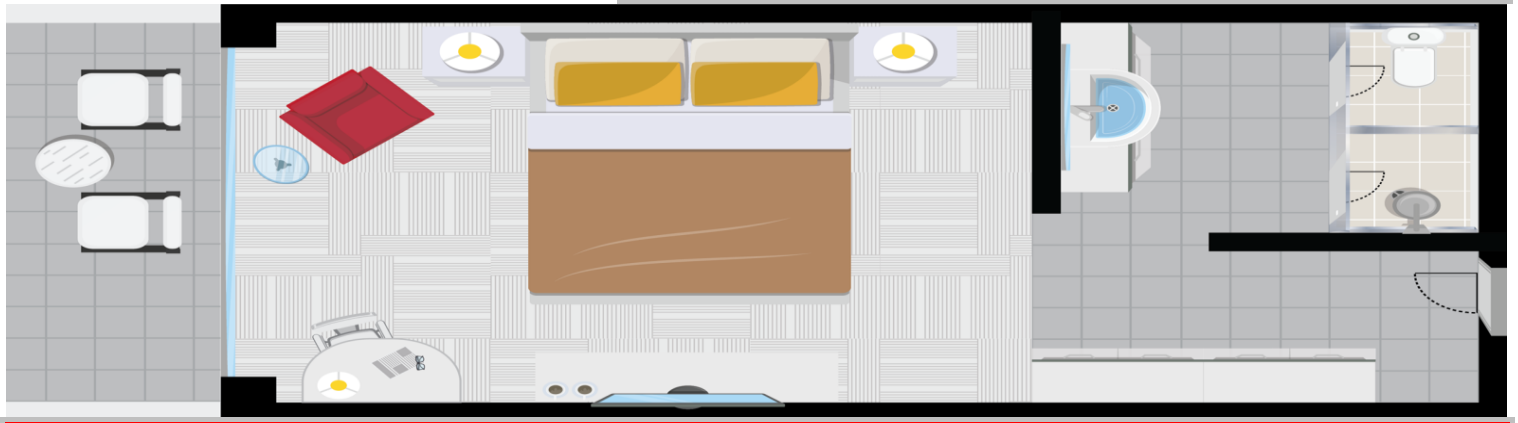

HAVUZ – SWIMMING POOL – SCHWIMMBAD

AÇIK	OUTDOOR MAIN POOL	HAUPTPOOL	1 * 423 m2
AÇIK RELAX +16	OUTDOOR RELAX+16	OFFEN RELAX POOL+16	1 * 461 m2
KAPALI HAVUZ	INDOOR POOL	HALLENBAD	1 * 84 m2
KAYDIRAKLI HAVUZ	POOL WITH SLIDES	POOL MIT WASSERRUTSCHEN	1 * 212 m2
PLAJ HAVLUSU (ÜCRETSİZ)	BEACHTOWEL (FREE OF CHARGE)	STRANDTUCH (OHNE GEBÜHR)	✓
ŞEMSİYE (ÜCRETSİZ)	UMBRELLA (FREE OF CHARGE)	SONNENSCHIRME (OHNE GEBÜHR)	✓
ŞEZLONG (ÜCRETSİZ)	SUN BED (FREE OF CHARGE)	LIEGESTÜHLE (OHNE GEBÜHR)	✓

PLAJ – BEACH – STRAND

ÖZEL PLAJ	PRIVATE BEACH	PRIVATER STRAND	✓
İSKELE	PIER	PIER	KAPALI / CLOSE / GESCHLOSSEN
+16 (Gsm ve Non Smoking area Silent & Healthy)	+16 (Gsm and Non Smoking area Silent & Healthy)	+16 (Gsm und Nichtraucher area Ruhe & Gesund)	✓

DENİZ – SEA – MEER

İNCE KUM	FINE SANDY	FEINSANDIG	✓
SIĞ DENİZ	SHALLOW SEA	FLACH ABFALLEND	✓
MESAFE	DISTANCE TO HOTEL	ENTFERNUNG ZUM HOTEL	300 m

RESTORANLAR – RESTAURANTS

ANA RESTORAN - AÇIK	MAIN RESTAURANT-OUT DOOR	OPEN BUFFET INTERNATIONAL	✓	1
ANA RESTORAN - KAPALI	MAIN RESTAURANT - IN DOOR	OPEN BUFFET INTERNATIONAL	✓	1
RESTAURANT & BEACH BAR (Sigara İçilmez Bölüm)	RESTAURANT & BEACH BAR (Non Smoking Area)	RESTAURANT & BEACH BAR (Nicht Raucher Bereich)	✓	1
LA VITAS (A'LA CARTE RESTAURANT)	A'LA CARTE RESTAURANT	ITALYAN MUTFAGI / ITALIAN CUISINE / ITALIENISCHE KÜCHE	Reservasyon Reservation Rezervation	Hafta da 1 Defa (Min 7 Gece Konaklama * One times in a week Min 7 Night Stay * Einmal in der Woche (
LAGOS (A'LA CARTE RESTAURANT)	A'LA CARTE RESTAURANT	BALIK / FISH / FISCH	Reservasyon Reservation Rezervation	Hafta da 1 Defa (Min 7 Gece Konaklama * One times in a week Min 7 Night Stay * Einmal in der Woche (
OSMANLI (A'LA CARTE RESTAURANT)	A'LA CARTE RESTAURANT	TURK MUTFAGI / TURKISH CUISINE / TURKISCHE KUSCHE	Reservasyon Reservation Rezervation	Hafta da 1 Defa (Min 7 Gece Konaklama * One times in a week Min 7 Night Stay * Einmal in der Woche (

ANİMASYON – ANIMATION (ÜCRETSİZ/FREE/OHNE GEBÜHR)

ANİMASYON	ANIMATION	UNTERHALTUNG	6 GUN,6 DAYS,6 TAGE
AKŞAM GÖSTERİSİ	EVENING SHOW	ABEND SHOW	✓
CANLI MÜZİK	LIVE MUSIC	LIVE MUSIK	1
GÜNDÜZ OYUNLARI	DAY TIME GAMES	TAGESSPIELE	✓
MINI CLUB (4-12)	MINI CLUB (4-12)	MINI CLUB (4-12)	6 GUN,6 DAYS,6 TAGE
ÇOCUK DISCO (MINI CLUB)	CHILDREN'S DISCO (MINI CLUB)	KINDER DISCO (MINI CLUB)	✓
ÇOCUK ANİMASYON	CHILDREN'S ENTERTAINMENT	UNTERHALTUNG FUR KINDER	6 GUN,6 DAYS,6 TAGE

TOPLANTI ODALARI – MEETING ROOMS – KONFERENZRAEUME

KAÇ ADET	HOW MANY	ANZAHL	Hall 1, Hall 2, Hall 3, Hall 4
KAÇ KİŞİLİK	CAPACITY	KAPAZITAET	350 PAX
SİMULTANE SİSTEM	SIMULTANE SYSTEM	SIMULTANE SYSTEM	HAYIR / NO / NEIN
EKİPMANLAR	EQUIPMENTS	AUSSTATTUNG	DESK, MICROPHONE, (3 ITEM HEADSET+ COLLAR) SCREEN, BARCOVISION