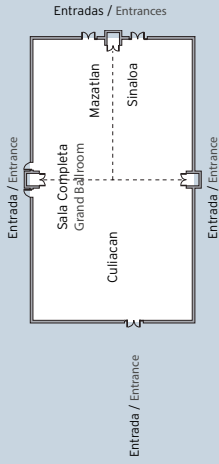

1028 6 7 6

HOTEL RIU EMERALD BAY

- Spectacular views from the Pacific
- Golf and sport fishing (fees might apply)
- Most rooms with Ocean view
- Vistas espectaculares del Pacifico
- Golf y pesca deportiva (cargo extra)
- Mayoría de habitaciones con vista al mar

CONVENTION CENTER

Room	Floor space	Height	Theater	School	U-shaped	Banquet	Cocktail
Grand Ballroom	5,164.4 ft.	16.4 ft.	300 Pax	200 Pax	150 Pax	100 Pax	450 Pax
Culliacan	2,582.4 ft.	16.4 ft.	150 Pax	80 Pax	60 Pax	100 Pax	250 Pax
Sinaloa	1,291.2 ft.	16.4 ft.	80 Pax	40 Pax	40 Pax	60 Pax	124 Pax
Mazatlan	1,291.2 ft.	16.4 ft.	80 Pax	40 Pax	40 Pax	60 Pax	124 Pax