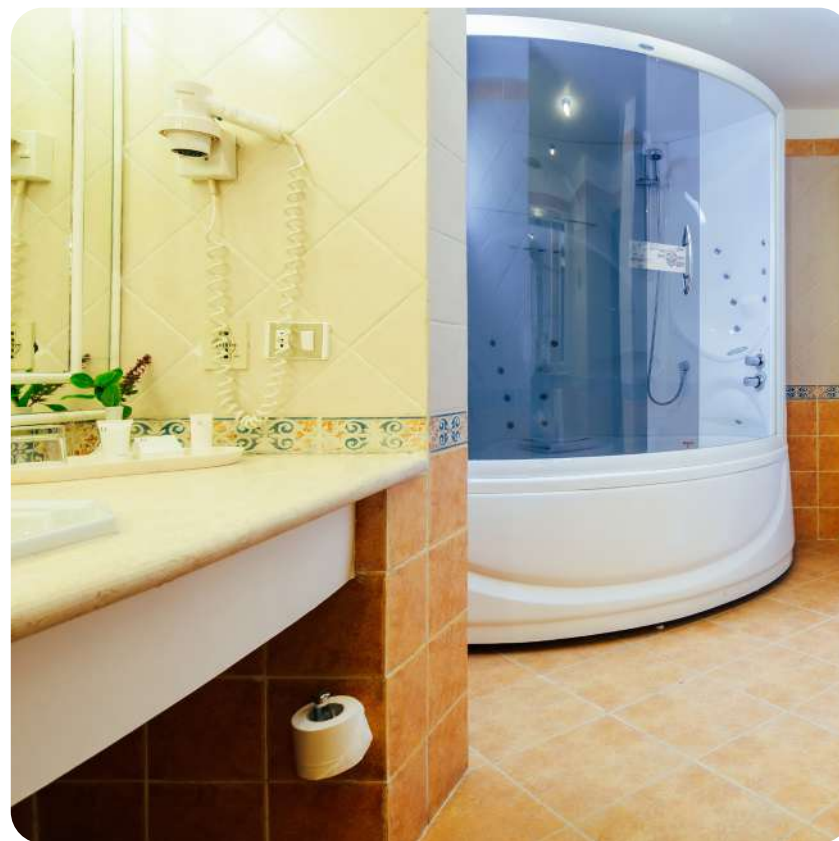

ROOMS TYPES

Domina Hotel Rooms	SQM	TOTAL	Building	Specifications
Domina Harem Deluxe	45	113	60/61	2 single beds - mini bar - TV (Sat) - direct dial phone - Wi-Fi - hair dryer - bathroom with separate shower cubicle, toilet and bidet - A/C (cold /warm) - safe box - sofa bed - balcony - Sea or Pool or Garden view. Maximum: 2+1 or 2+2
Domina Harem J. Suite Duplex	65	47	60/61	1 double bed - mini bar, TV (Sat) - direct dial phone - Wi-Fi - hair dryer - 2 bathroom with bathtub Jacuzzi and overhead shower, toilet and bidet - A/C (cold /warm), safe box - sofa bed - balcony - Sea or Pool view. Maximum: 2+2 or 3+1
Domina King'S Lake	39	40	45	2 single beds - mini bar - tea and coffee making facilities - TV (Sat), direct dial phone, Wi-Fi, hair dryer, bathroom (with separate shower cubicle and bidet), A/C (cold /warm) - safe box - sofa bed - balcony - Sea view or Lake view. Maximum: 2+1 or 2+2
Domina Elisir Thalasso & SPA	47	82	65	2 single beds - mini bar - LCD TV (Sat) - direct dial phone - Wi-Fi - hair dryer - bathroom with bathtub and overhead shower, toilet and bidet - A/C (cold /warm) - safe box - sofa bed - balcony - Pool view. Maximum: 2+2 or 3+1
Domina Prestige Sea & Pool	38/47	46	52/53	2 single beds or 1 double bed - mini bar - tea and coffee making facilities - LCD TV (Sat) - direct dial phone - Wi-Fi - hair dryer - bathroom with bathtub and overhead shower, toilet and bidet - A/C (cold /warm) - safe box - sofa bed - balcony - Sea and Pool view. Maximum: 2+1

OASIS

AQUAMARINE

POOL & BEACH

HAREM DUPLEX

SUITE

**HAREM
DELUXE**

SULTAN
POOL & BEACH

BELLAVISTA