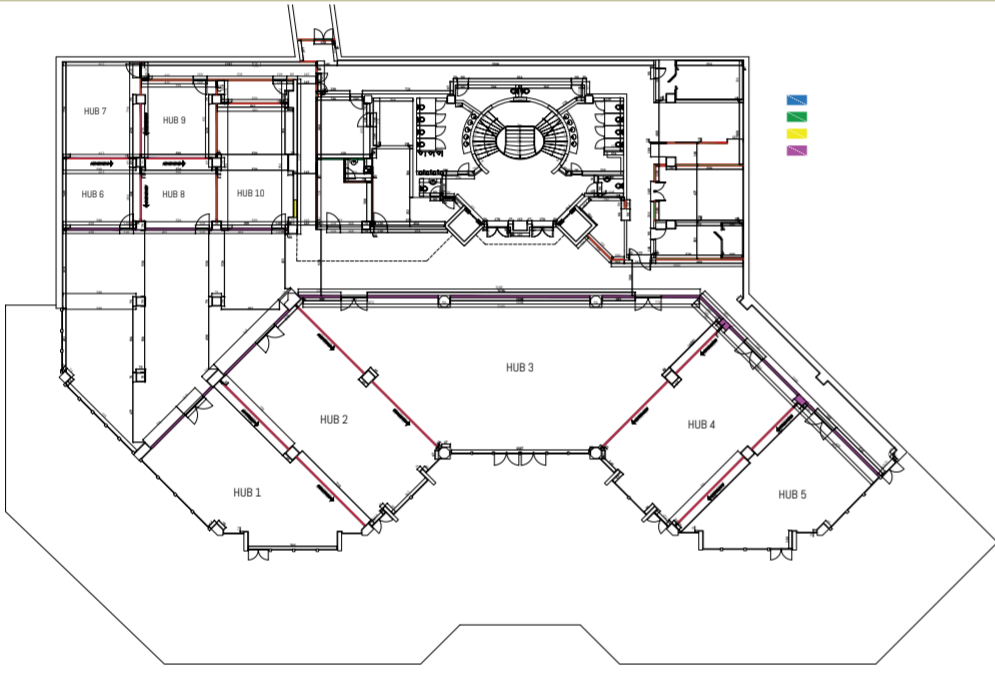

MARVYA SWIMMING POOLS & AQUAPARK & BEACHES

	m²	Depth	Features
Marvya Pool	1800 m²	140 cm deep	-
Infinity Pool	3000 m²	140 cm deep	-
Children's Pool 1	45 m²	40 cm deep	-
Children's Pool 2	45 m²	40 cm deep	-
Children's Activity Pool	600 m²	30-50 cm deep	With multi-level play, tipping feature, octopus multi-level play and various children's slides
Separate Toddler Area Spray Park-Fresh Park	-	-	Does not consist a pool, but a soft playground. Ideal for little children
Water Slides Pool	350 m²	120 cm deep	With 7 waterslides
AquaPark	-	-	5 Slides, Body Slide, Windigo, Combo (+16 years), Black Hole and a breathtaking Looping Rocket (+16 years).